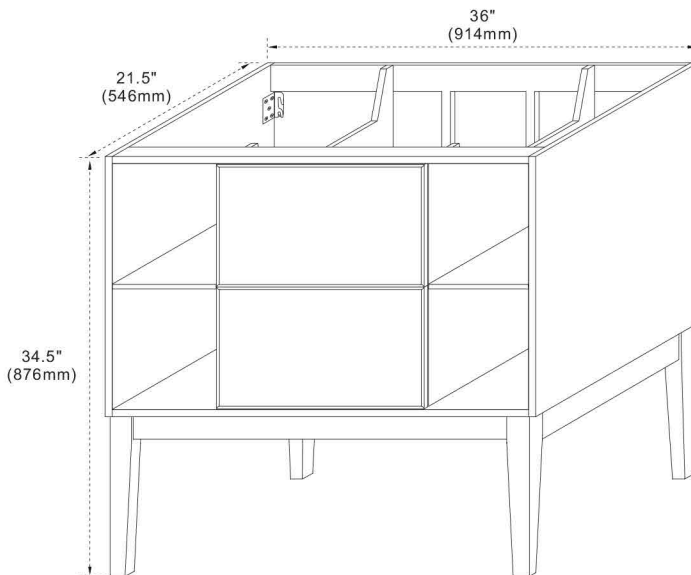

Model: 400502

FEATURES

1. Single 18" round topmount sink cutout;
2. Single facet hole;
3. 4" height backsplash included;
4. Thickness laminated to 1.2"

TOP COLORS/FINISHES

WM - Natural White Carrara marble;
BG - Natural Black Galaxy Granite;
GY Natural Grey Granite;
WE - White Engineer Quartz

LY - Linen Grey

**NOTE: SINK STYLE, SHAPE, FAUCET HOLES, CUTOUT ON TOP, VANITY MAY VARY FROM THE PICTURE ABOVE.
INSTRUCTIONAL PURPOSE ONLY.**

Professional installation is recommended.

www.bellaterra-home.com