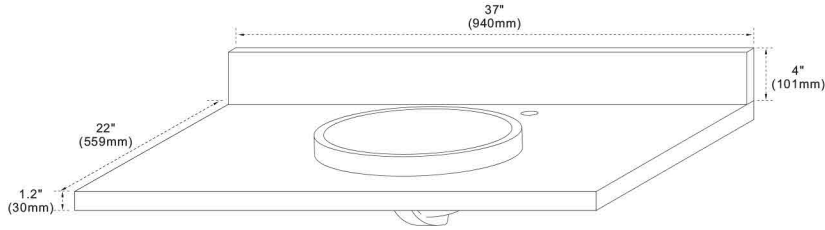

Model: 400502

FEATURES

1. Single 18" round topmount sink cutout;
2. Single facet hole;
3. 4" height backsplash included;
4. Thickness laminated to 1.2"

TOP COLORS/FINISHES

WM - Natural White Carrara marble;
BG - Natural Black Galaxy Granite;
GY Natural Grey Granite;
WE - White Engineer Quartz